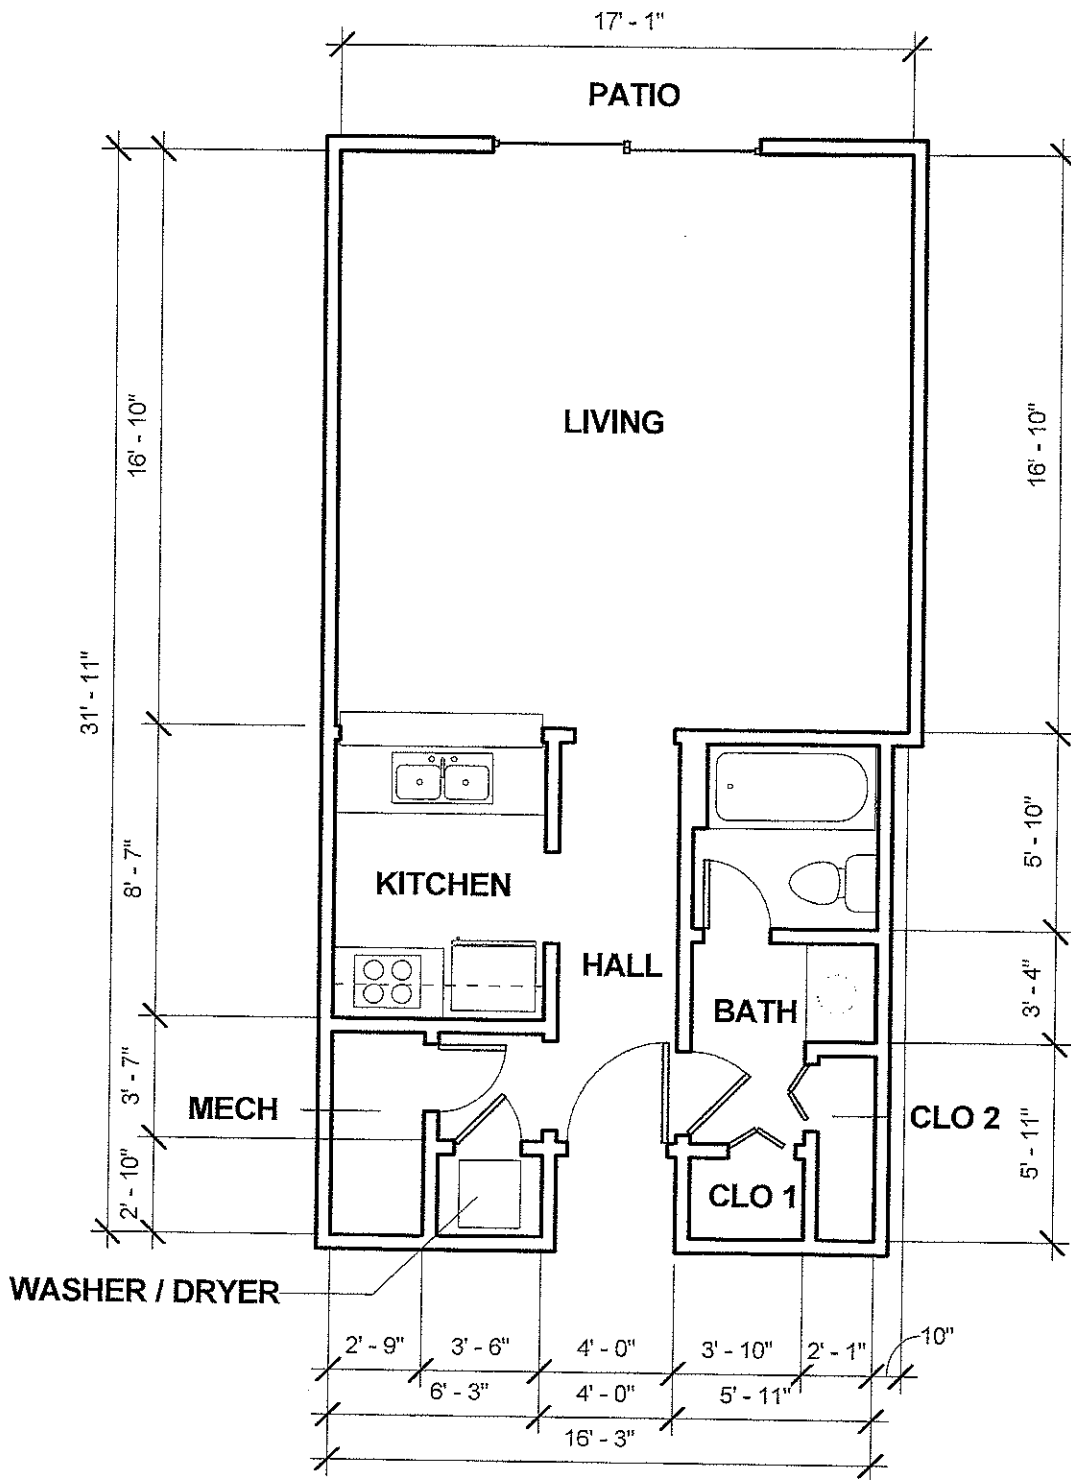

① 4523 HOLLY (Unit 305)  
 3/16" = 1'-0"

**1 BED / 1 BATH**  
 674 SF

**US** RENTALS  
 15954 Mur-Len, Suite 122  
 Olathe, KS | 66062  
 913.568.4488

**COPYRIGHT NOTICE**

Use of this drawing for reference or example on another project requires the services of properly licensed architects and engineers. Reproduction of this drawing for reuse on another project is not authorized and may be contrary to the law.

① 4525 HOLLY (Unit 103)  
 3/16" = 1'-0"

**STUDIO**  
 541 SF

**US BUILDINGS**  
 BREKKEVILLE

15954 Mur-Len, Suite 122  
 Olathe, KS | 66062  
 913.568.4488

COPYRIGHT NOTICE

Use of this drawing for reference or example on another project requires the services of properly licensed architects and engineers. Reproduction of this drawing for reuse on another project is not authorized and may be contrary to the law.